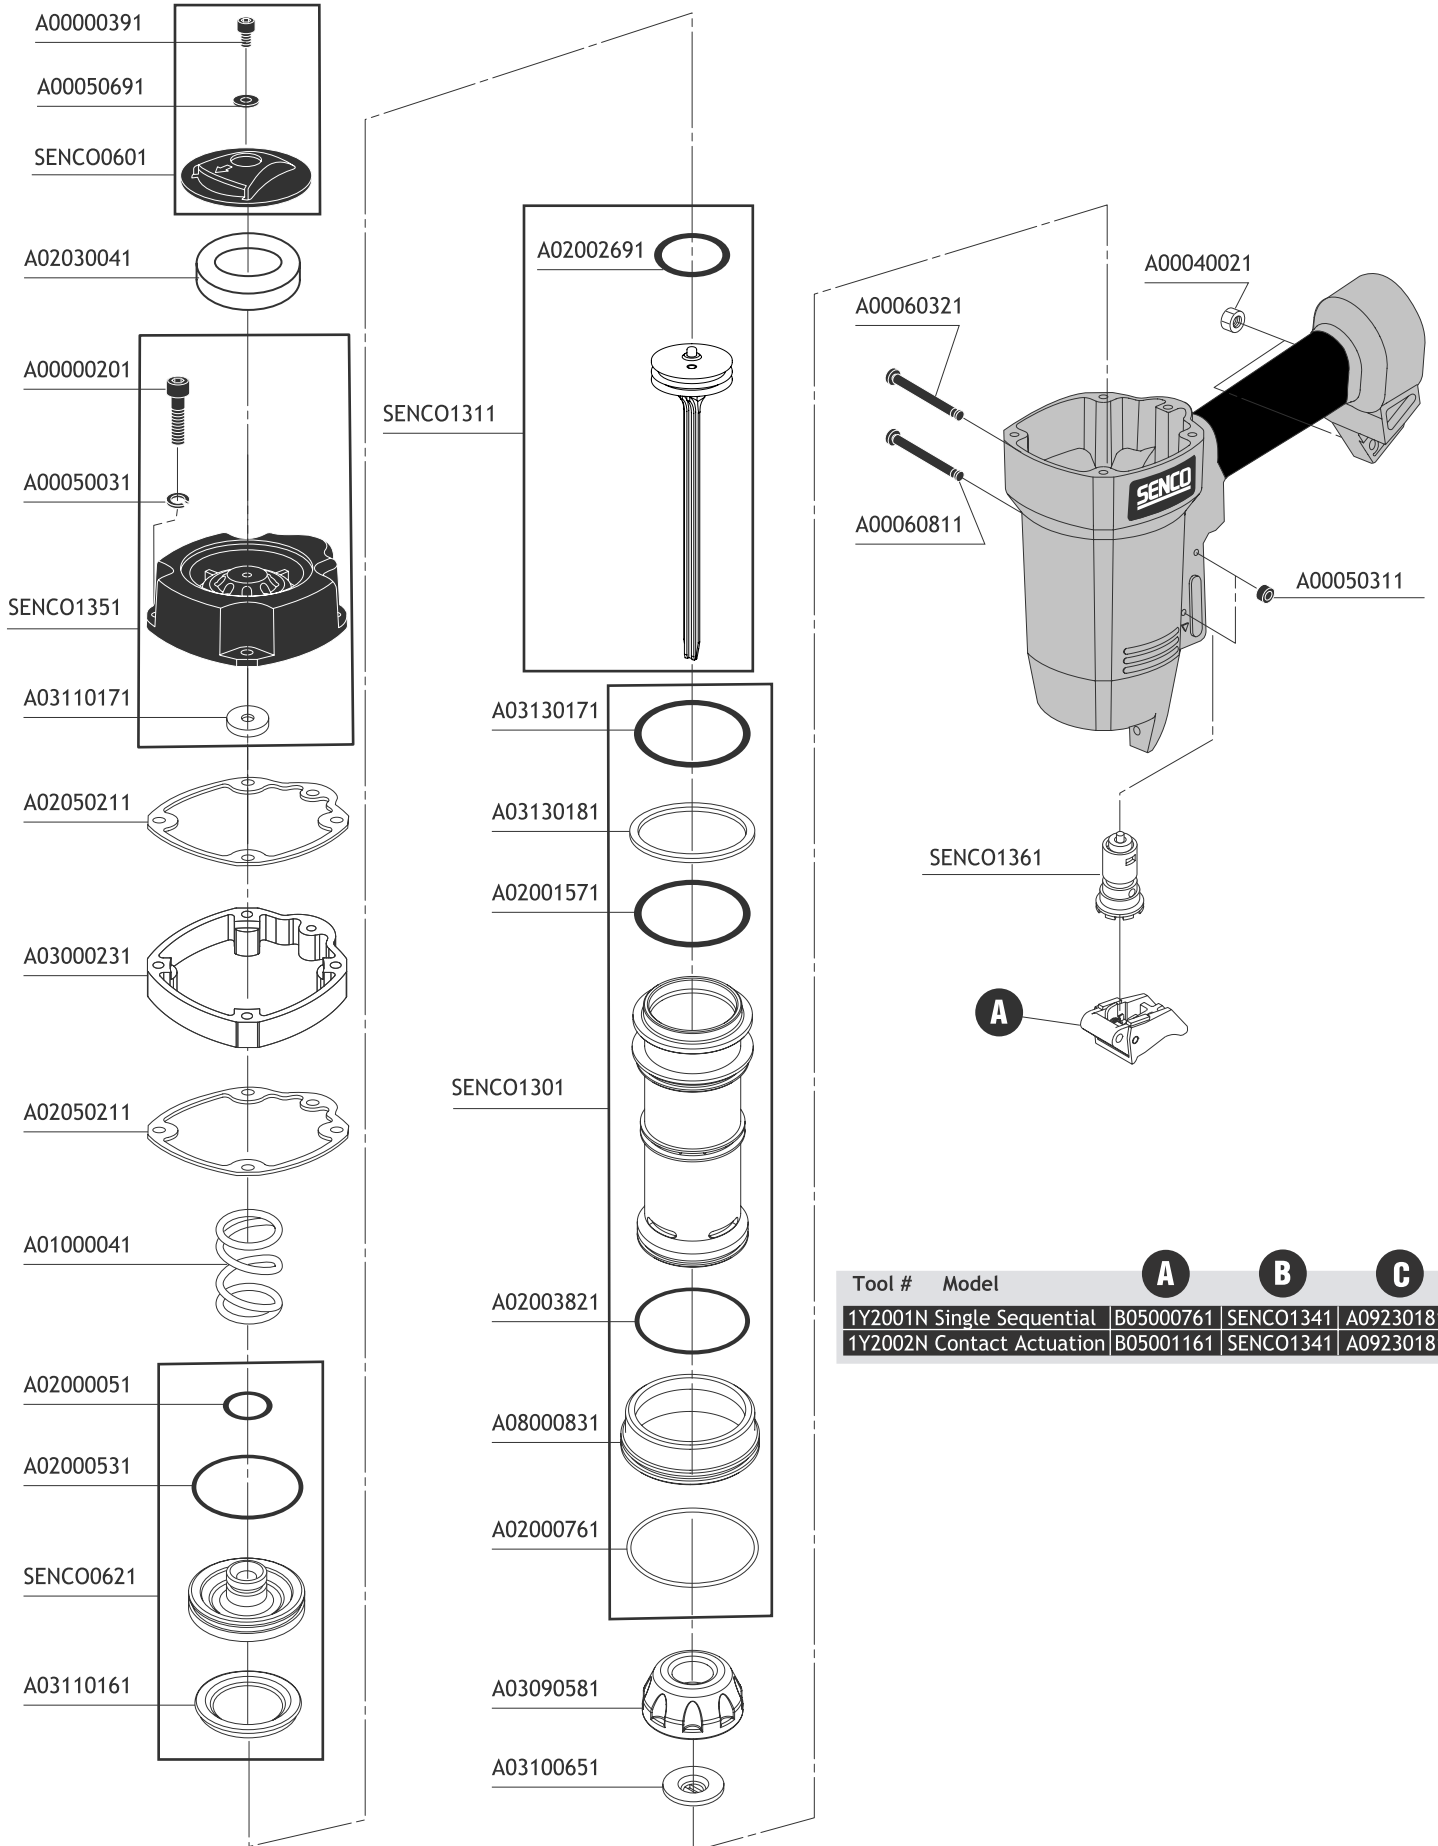

SidingPro 40

Tool #	Model	A	B	C
1Y2001N	Single Sequential	B05000761	SENCO1341	A09230181
1Y2002N	Contact Actuation	B05001161	SENCO1341	A09230181