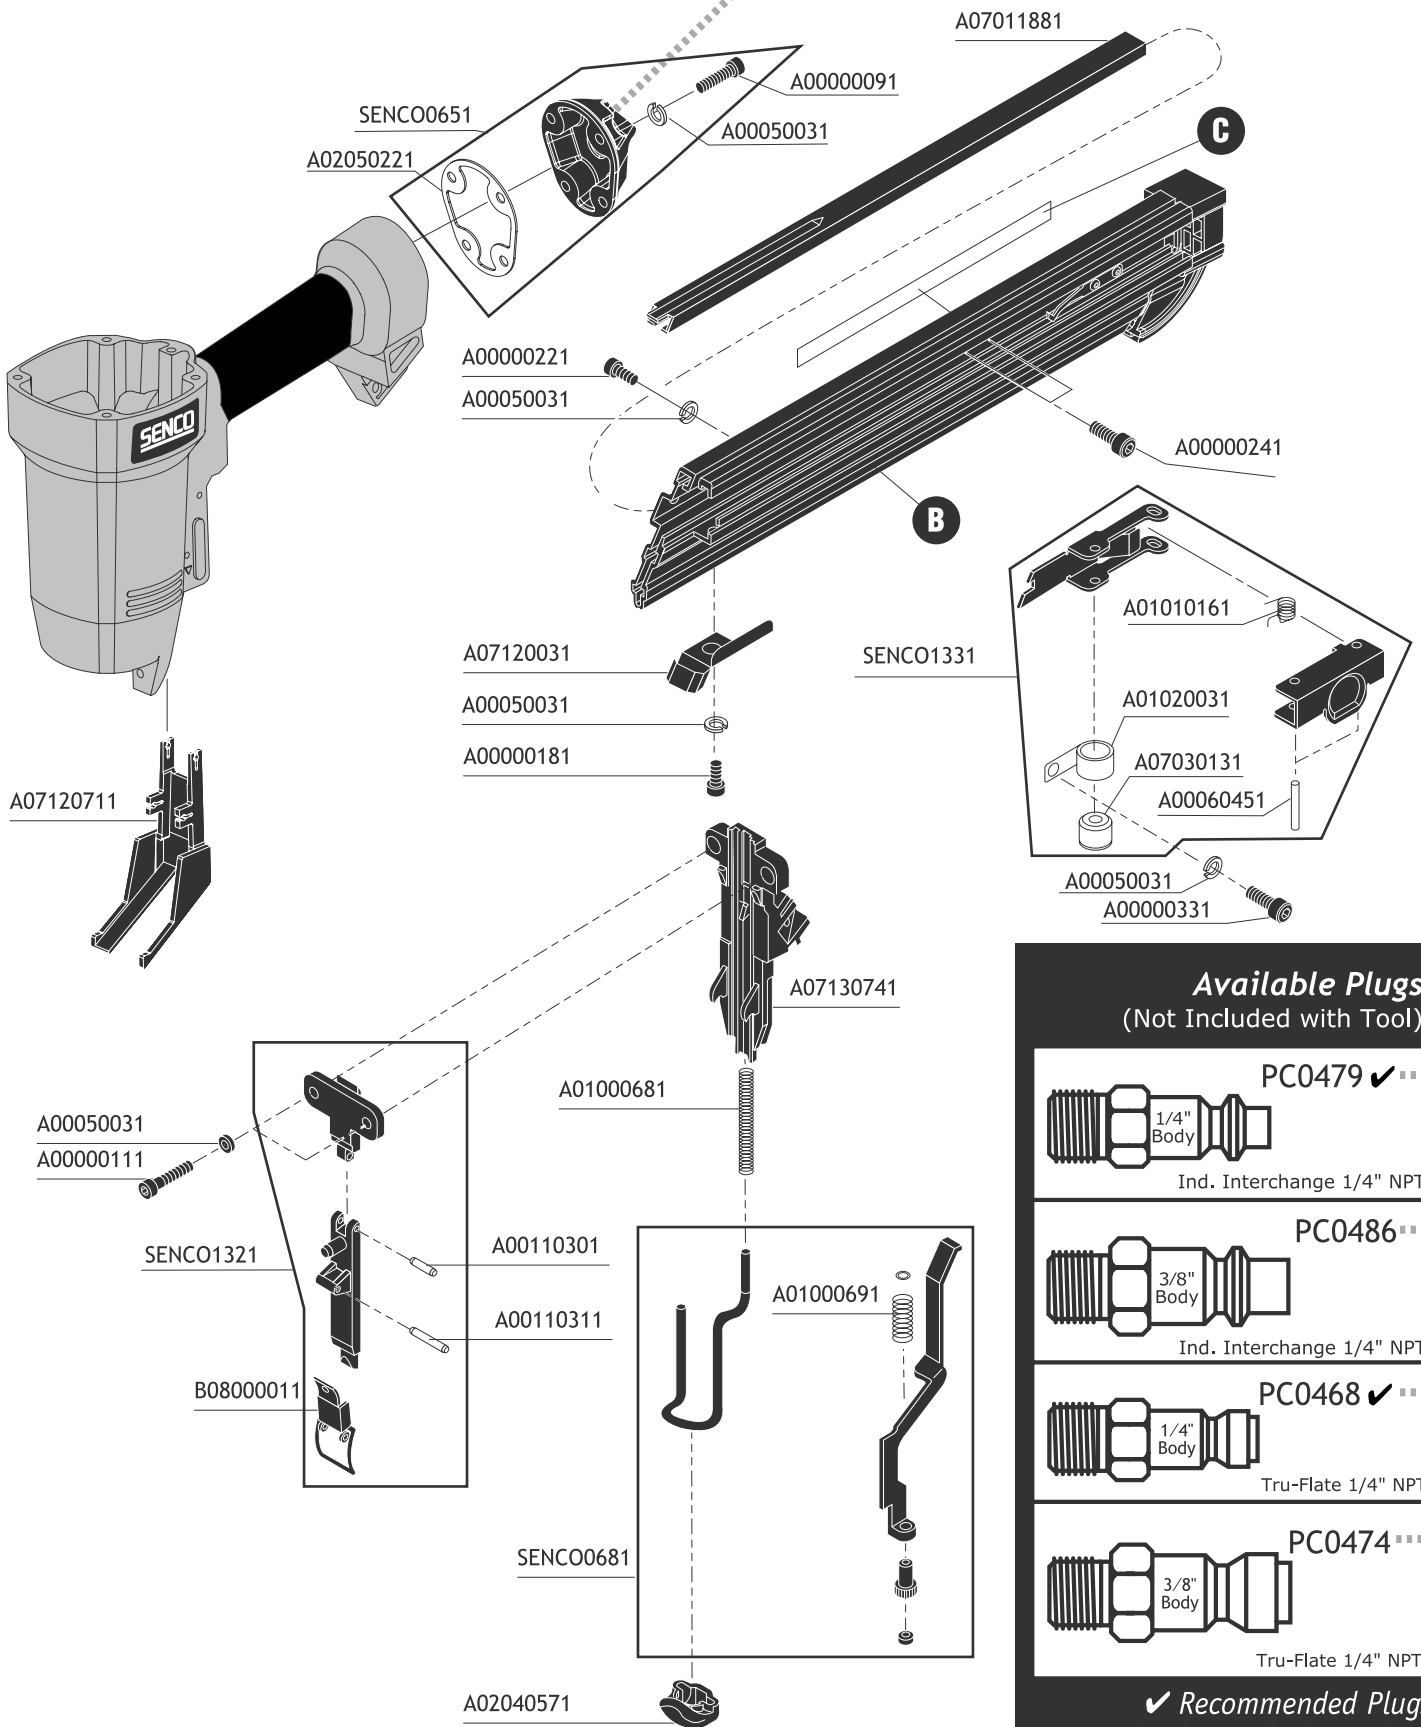

SidingPro 40

December 15, 2004 © 2002 by SENC0 Products, Inc. Cincinnati, Ohio 45244-U.S.A.

Available Plugs (Not Included with Tool)