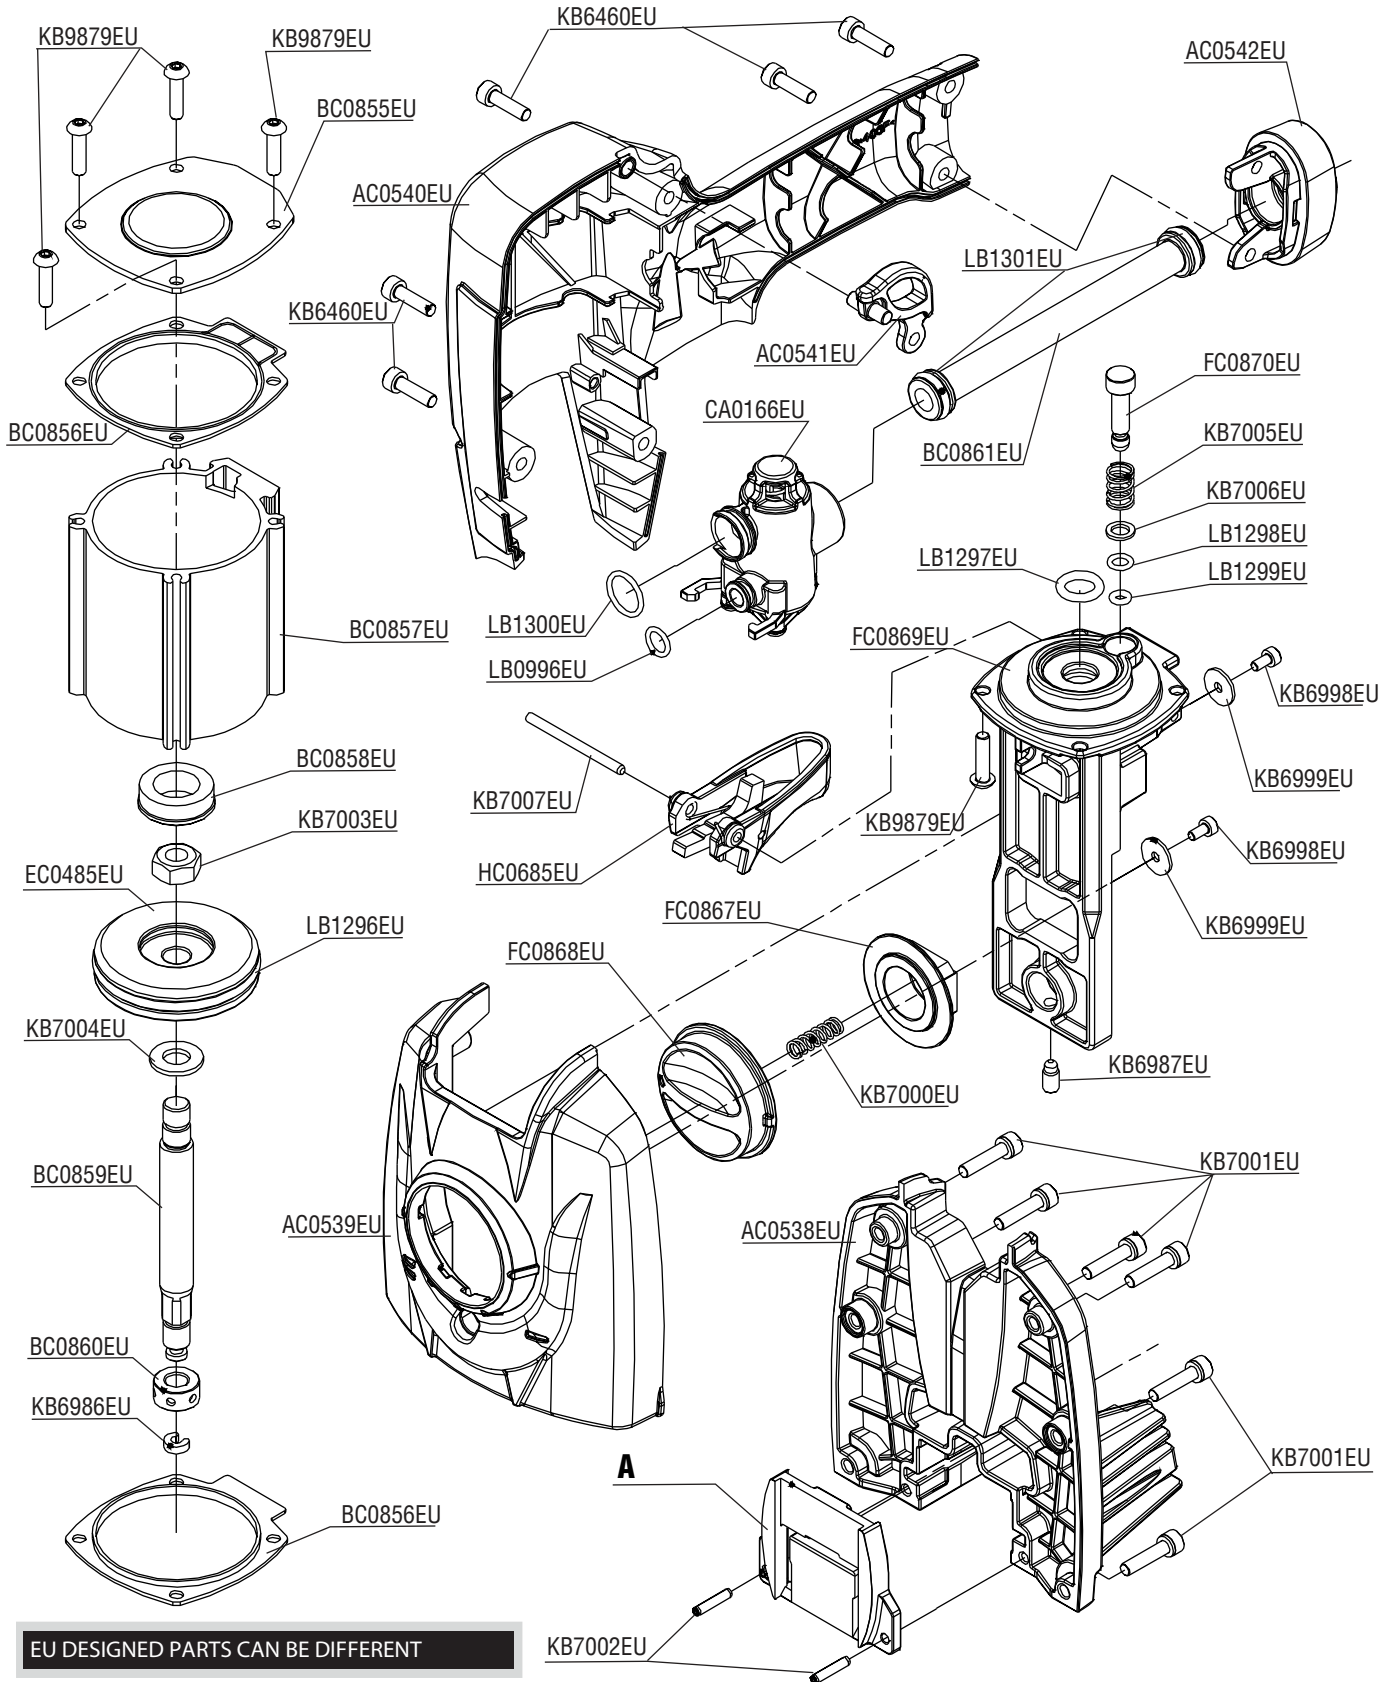

SCC Pneumatic Carton Closer Stapler **SENCO**®

EU DESIGNED PARTS CAN BE DIFFERENT