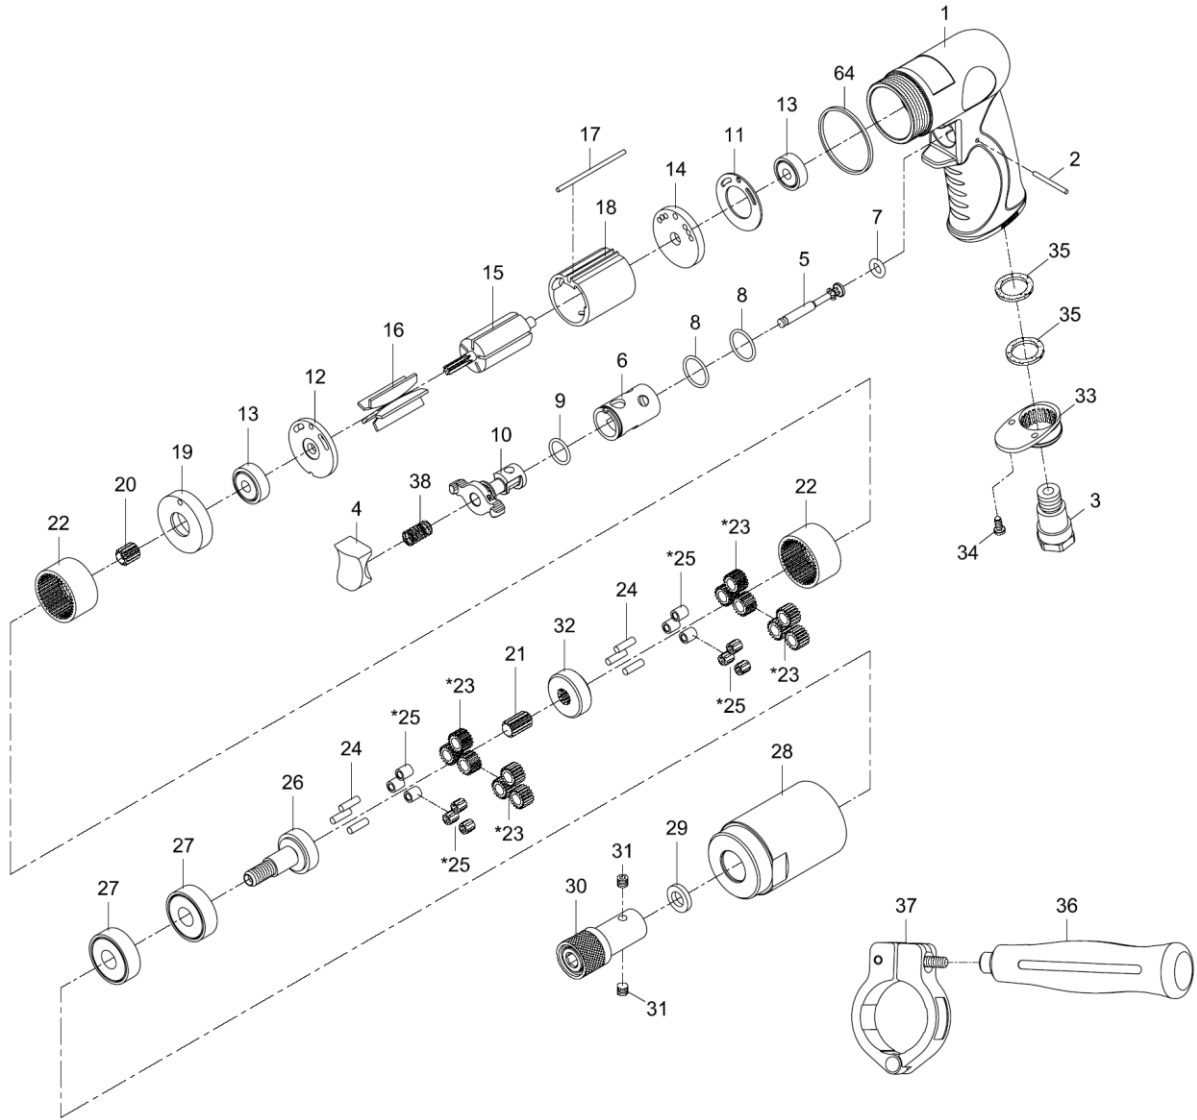

SENCO

SEN602C

DIRECT DRIVE SCREWDRIVER

Index No.	Parts No.	Description	Index No.	Parts No.	Description
1	75-7253P01	Motor Housing	22	80222	Internal Gear (2)
2	822202	Pin (2.5x26.8)	*23	70423-11	Planet Gear (6)
3	75-725303	Air Inlet		70423-14	Planet Gear (6)
4	75-725304	Trigger	24	30124	Pin (6) (4x13.8)
5	75-725305	Valve Stem		70425	Bushing (6)
6	75-725306	Valve Bushing	*25	070428	Needle Bearing (6) (4x6x8)
7	72807-12	O-Ring (4.5x2.5)	26	70426	Work Spindle
8	795820	O-Ring (2) (15.5x1.5)	27	080227	Ball Bearing (2) (6201z)
9	80209	O-Ring (12x1.6)	28	70436	Clamp Nut
10	75-725310	Reverse Lever	29	70133	Washer
11	80211S	Motor Gasket	30	QC-01SUB	Quick Change Chuck (1/4")
12	80214	End Plate	31	71946	Set Screw (2) (M5x4)
13	030113	Ball Bearing (2) (626zz)	32	70427	Reduction Spindle
14	75-725314	Rear End Plate	33	70110-21	Exhaust Diffuser
15	80215-12	Rotor	34	40309	Screw (2) (TS2.9)
16	80216	Rotor Blade (5)	35	75-725350	Damping Material (2)
17	75-725317	Pin (2.5x57)	36	822340	Handle
18	80218-22	Cylinder	37	75-725139-0001S	Retainer
19	80219	Front End Plate	38	82208	Valve Spring
20	70420	Pinion Gear	64	75-725351	Decoration Ring
21	70421	Center Gear			

* Optional Parts

89-7253P-0001

****_***

07-01-2019