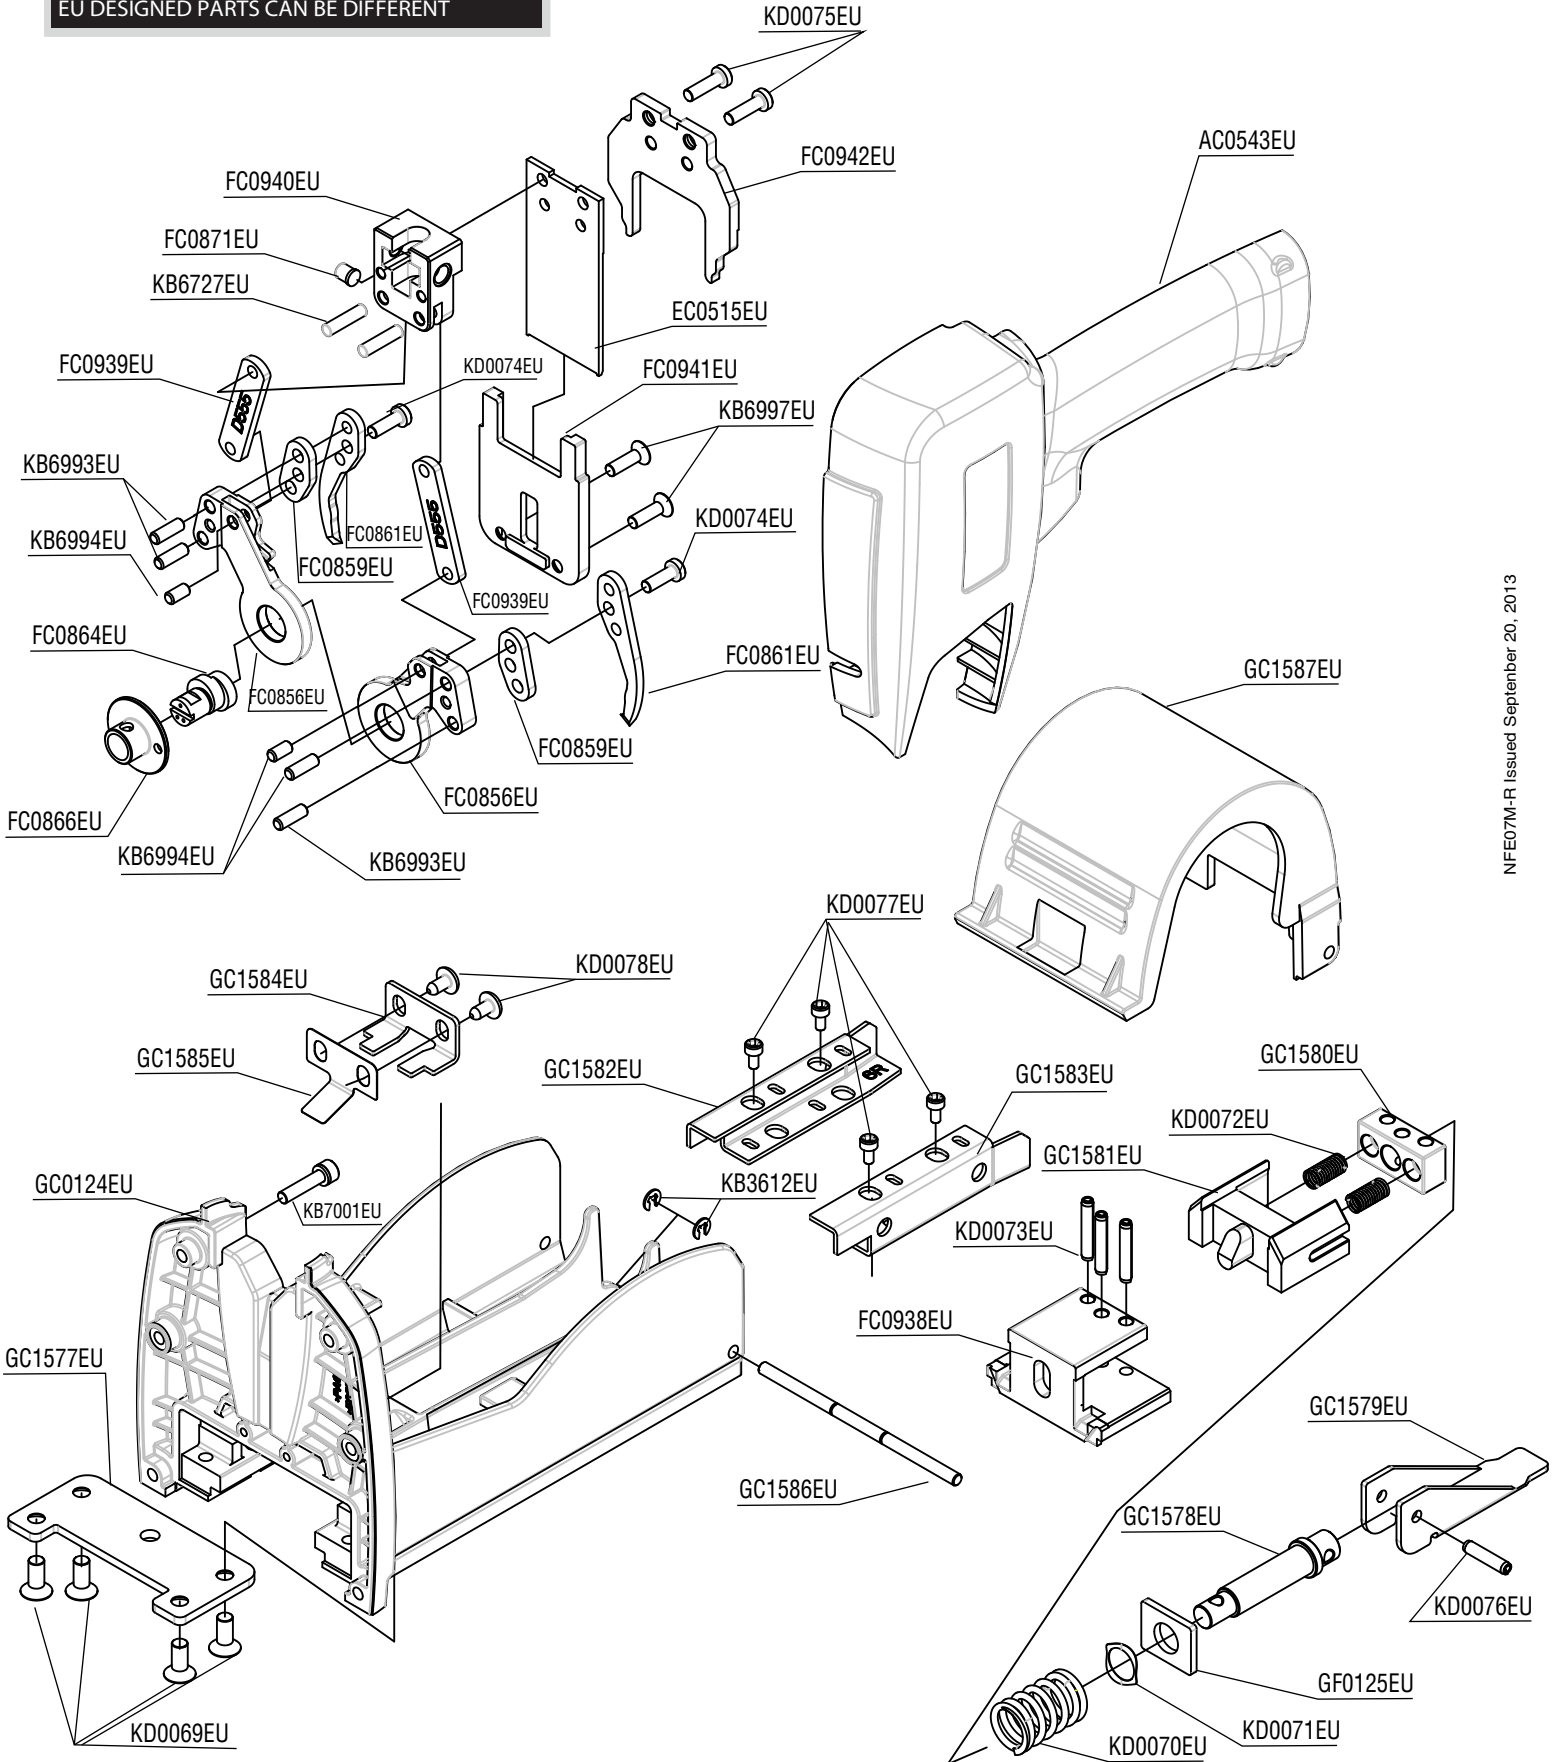

SRCC18P-32 Roll Carton Closer

EU DESIGNED PARTS CAN BE DIFFERENT