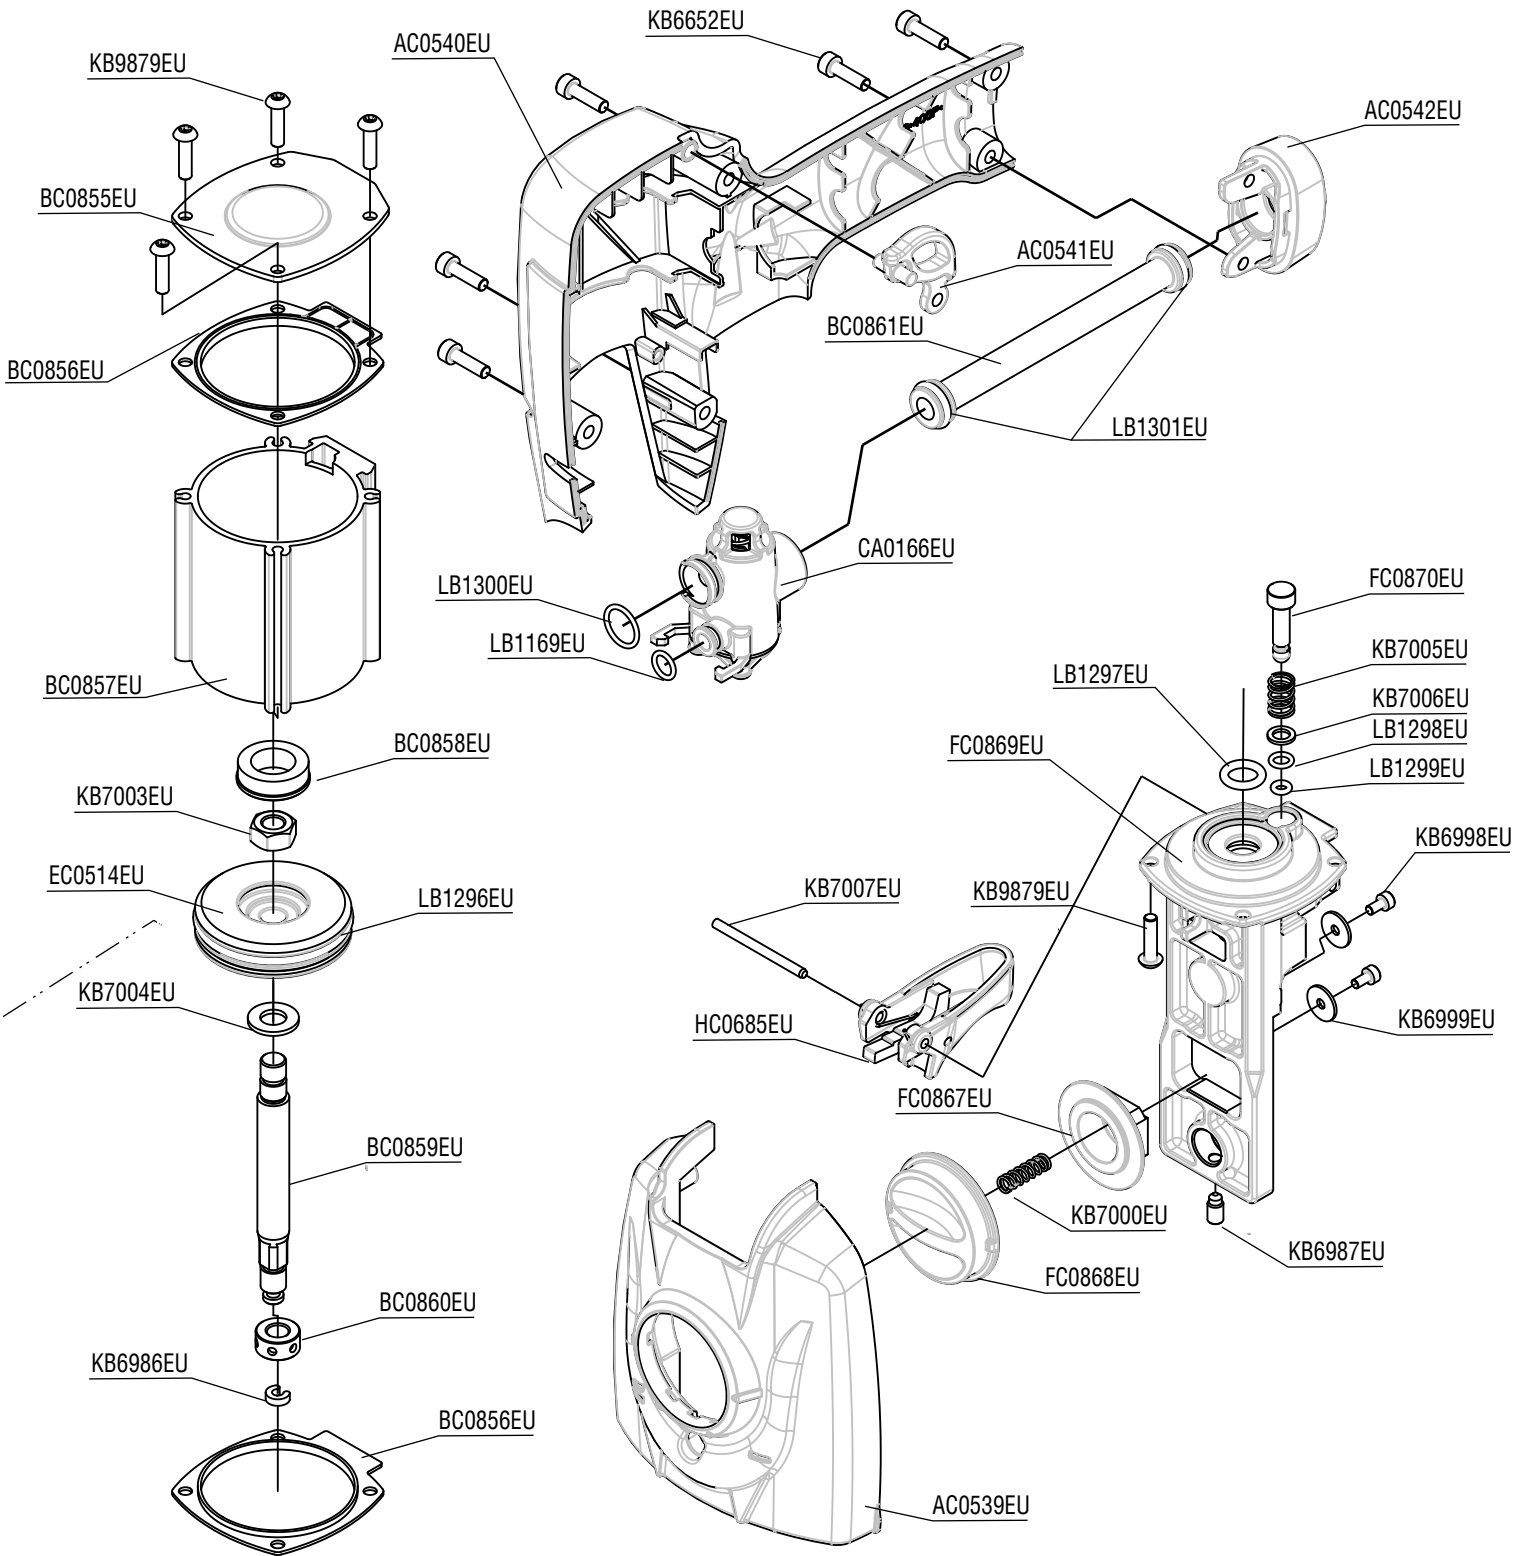

SENCO®

SRCC18P-32

Roll Carton Closer Stapler

Parts Reference Guide

* Schematic drawings inside

Verpa Senco BV
Pascallaan 88
8218 NJ LELYSTAD
Visit Our Website: www.senco-emea.com

SRCC18P-32 Roll Carton Closer