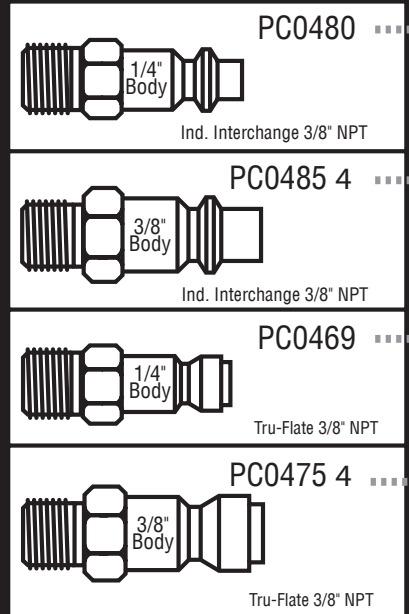

Questions? Comments? call SENCO's toll-free Action-line:
1-800-543-4596 (North & South America only)
or e-mail: toolprof@senco.com

FramePro® 651

SENCO®

EU DESIGNED PARTS CAN BE DIFFERENT

Available Plugs (Not Included with Tool)