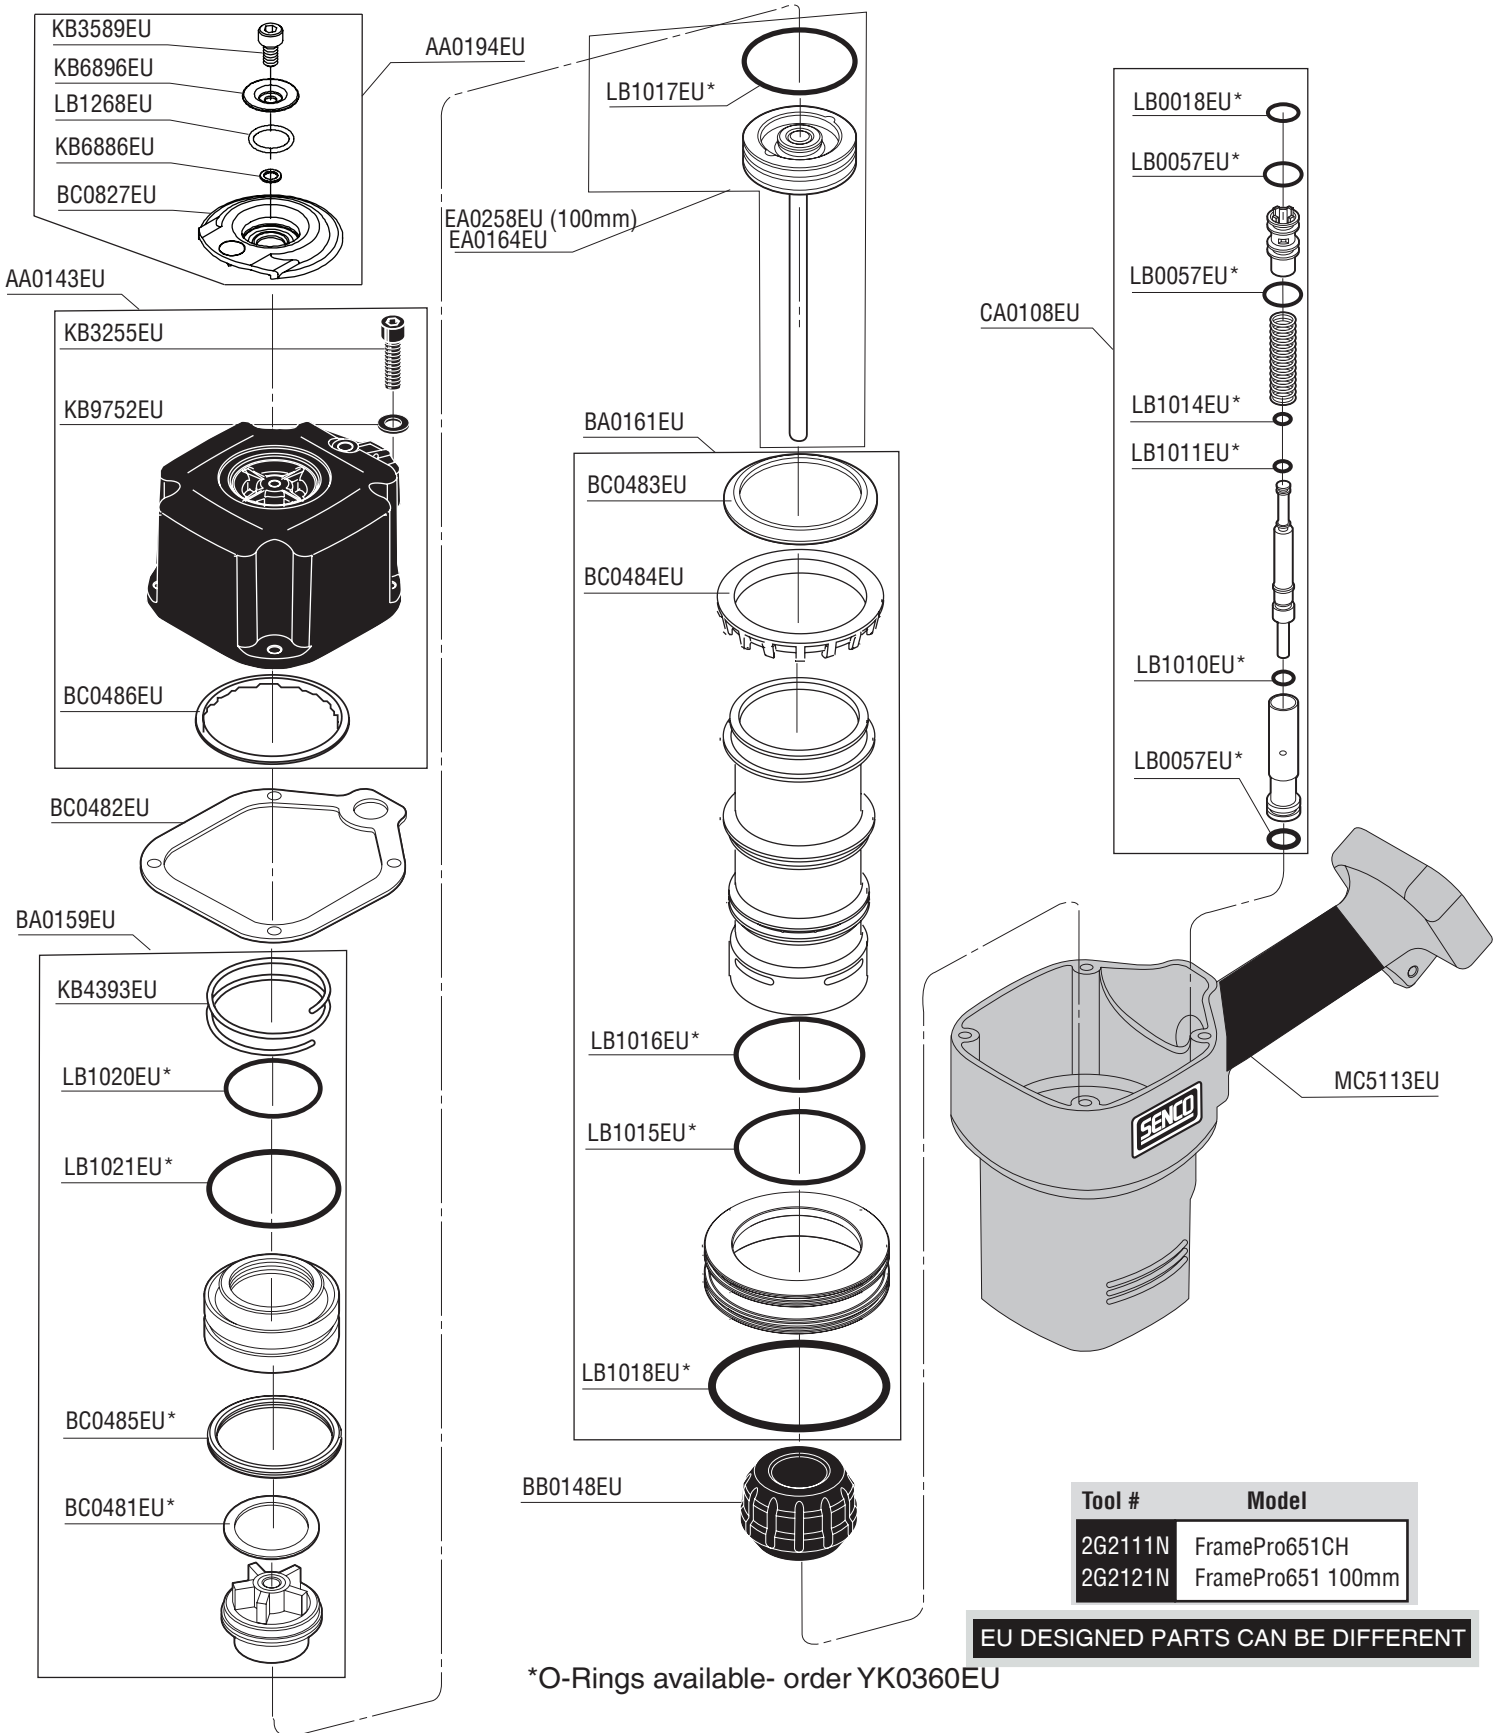

SENCO®

FramePro 651/651 100mm Framing Nailer

Parts Reference Guide

Repair Kit
YK0360EU

* Schematic drawings inside

Senco Brands Inc.
4270 Ivy Pointe Blvd.
Cincinnati, Ohio 45245
Visit Our Website: www.senco.com
EU Website: www.verpa-senco.com

Questions? Comments? call SENCO's toll-free Action-line:
1-800-543-4596 (North & South America only)
or e-mail: toolprof@senco.com

FramePro® 651

SENCO®

EU DESIGNED PARTS CAN BE DIFFERENT

Available Plugs (Not Included with Tool)