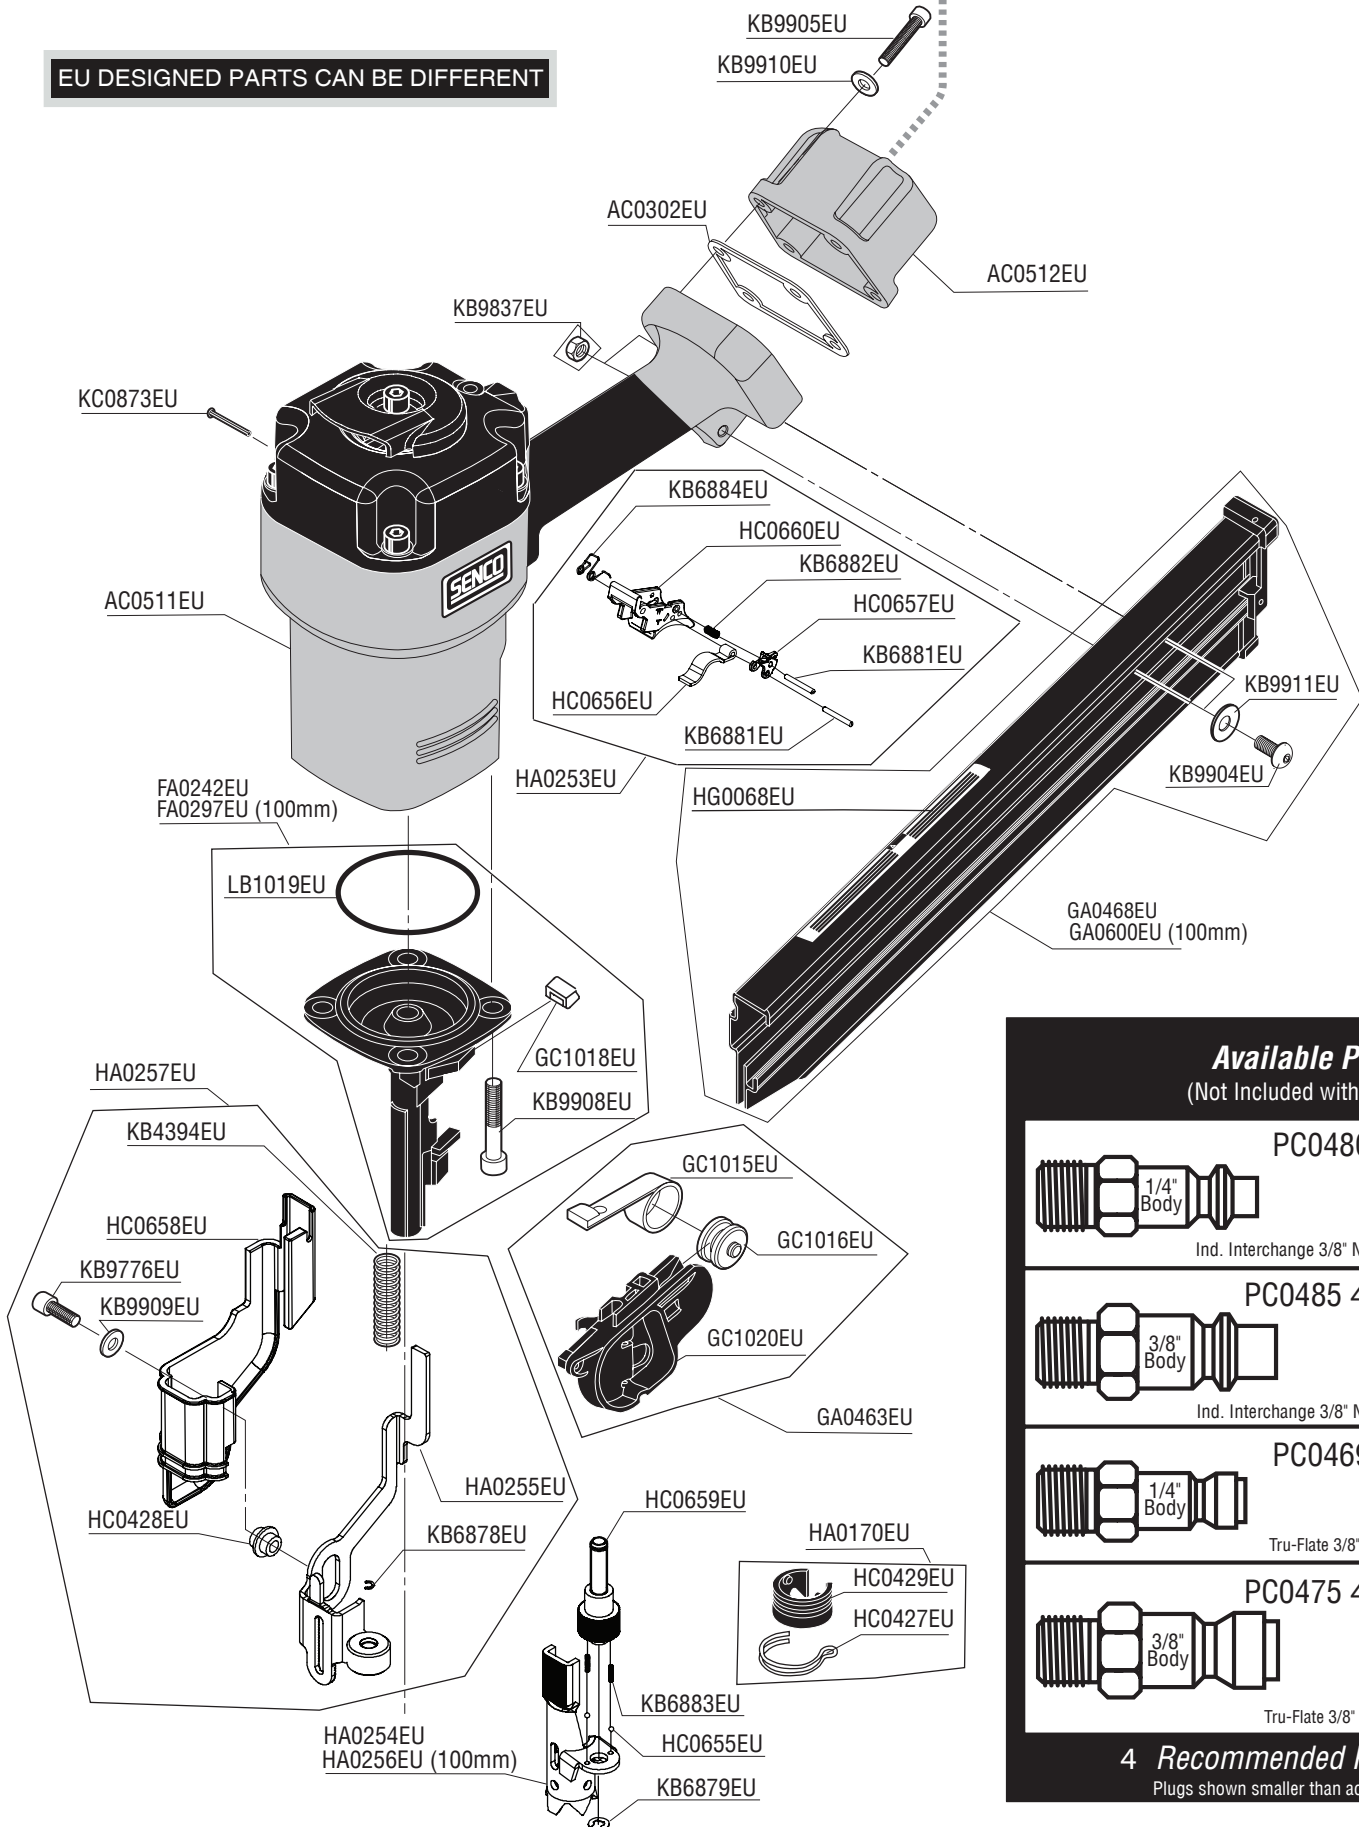

SENCO®

FramePro 651/651 100mm Framing Nailer

Parts Reference Guide

Repair Kit
YK0360EU

* Schematic drawings inside

Senco Brands Inc.
4270 Ivy Pointe Blvd.
Cincinnati, Ohio 45245
Visit Our Website: www.senco.com
EU Website: www.verpa-senco.com

Questions? Comments? call SENCO's toll-free Action-line:
1-800-543-4596 (North & South America only)
or e-mail: toolprof@senco.com

FramePro® 651

SENCO®

EU DESIGNED PARTS CAN BE DIFFERENT

Available Plugs (Not Included with Tool)