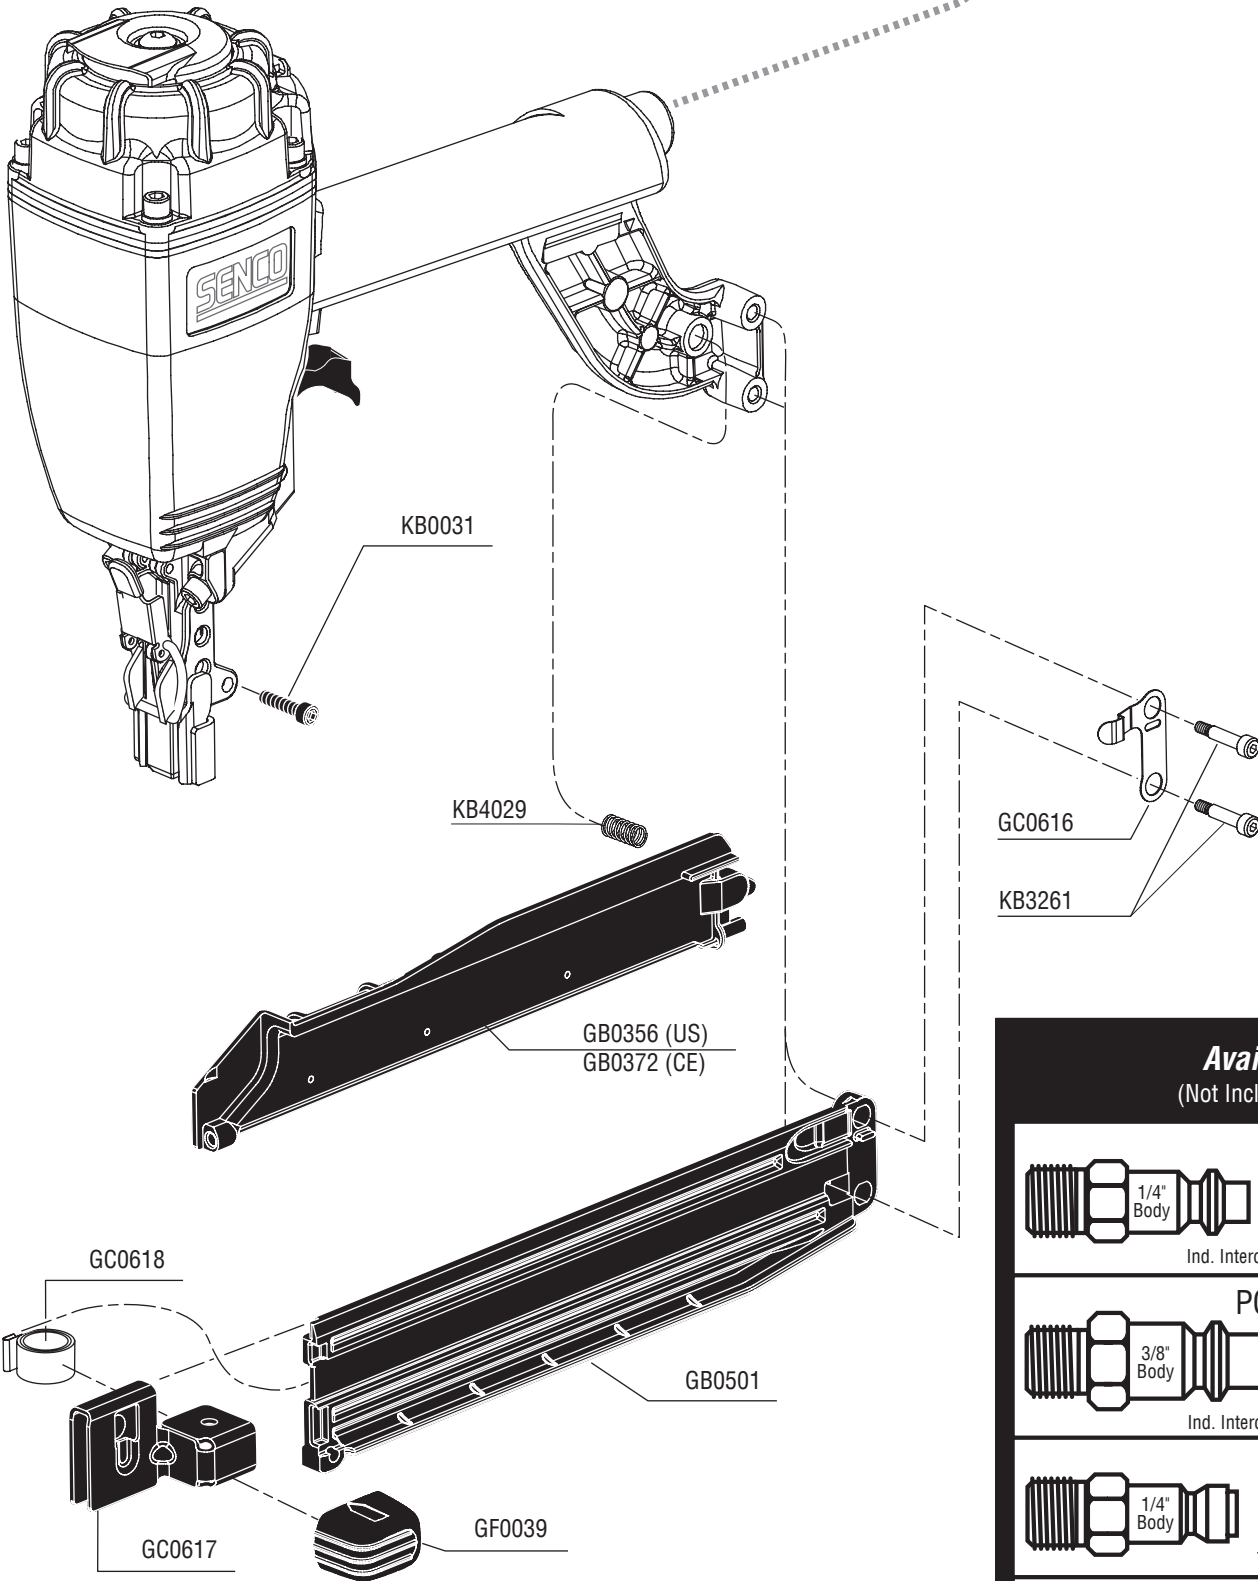

* Does Not Include O-rings
 * No incluye sellos de gomas
 * Ohne Dichtringe
 * Joints exclus

Available Triggers

Available Plugs (Not Included with Tool)

	PC0480
	Ind. Interchange 3/8" NPT
	PC0485 ✓
	Ind. Interchange 3/8" NPT
	PC0469
	Tru-Flate 3/8" NPT
	PC0475 ✓
	Tru-Flate 3/8" NPT