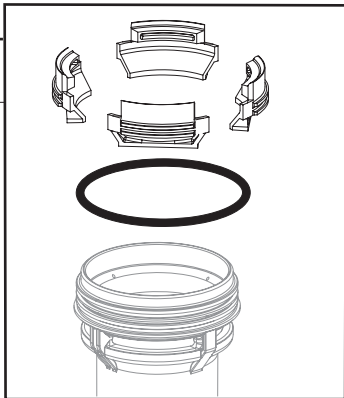

SQS55XP

Parts Reference Guide

Repair Kit
YK0375

*** Schematic Drawings inside**

Senco Brands Inc.
4270 Ivy Pointe Blvd.
Cincinnati, Ohio 45245
Visit Our Website: www.senco.com
EU Website: www.verpa-senco.com

Questions? Comments? call SENCO's toll-free Action-line: 1-800-543-4596
or e-mail: toolprof@senco.com

BA0139
 Optional Kit
 (Requires
 nstallation)

Model	A			
660101 Contact Actuation	EA0136	3/16"	CSK	
662001 Contact Actuation	EA0136	3/16"	CSK	
662002 Single Sequential	EA0136	3/16"	CSK	

* Does Not Include O-rings
 * No incluye sellos de gomas
 * Ohne Dichtringe
 * Joints exclus

Available Triggers

Available Plugs (Not Included with Tool)

	PC0480
	Ind. Interchange 3/8" NPT
	PC0485 ✓
	Ind. Interchange 3/8" NPT
	PC0469
	Tru-Flate 3/8" NPT
	PC0475 ✓
	Tru-Flate 3/8" NPT