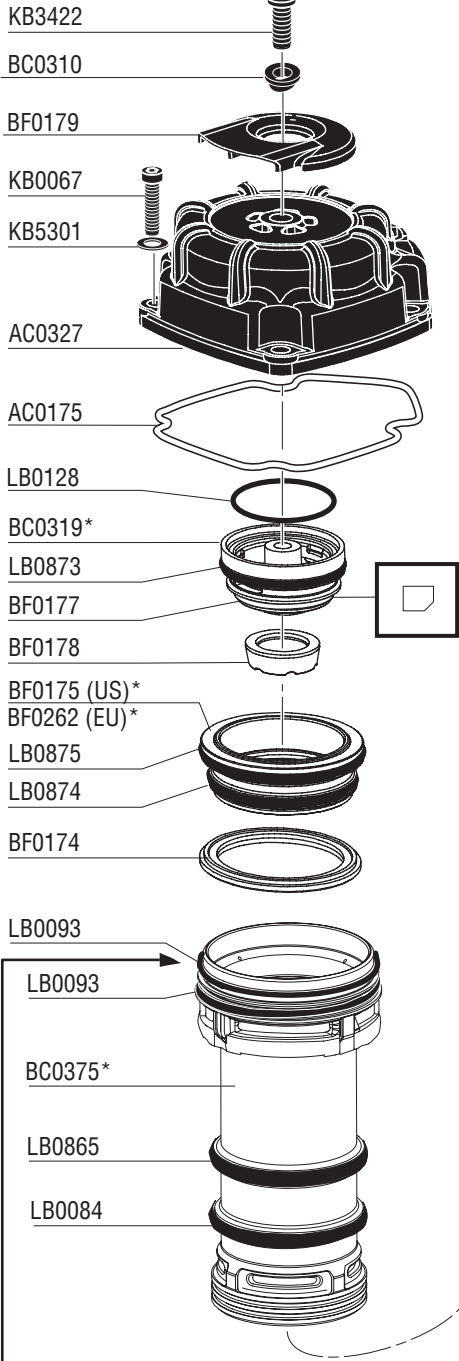

SQS55XP

Parts Reference Guide

Repair Kit
YK0375

*** Schematic Drawings inside**

Senco Brands Inc.
4270 Ivy Pointe Blvd.
Cincinnati, Ohio 45245
Visit Our Website: www.senco.com
EU Website: www.verpa-senco.com

Questions? Comments? call SENCO's toll-free Action-line: 1-800-543-4596
or e-mail: toolprof@senco.com

BA0139
 Optional Kit
 (Requires
 nstallation)

Model	A			
660101 Contact Actuation	EA0136	3/16"	CSK	
662001 Contact Actuation	EA0136	3/16"	CSK	
662002 Single Sequential	EA0136	3/16"	CSK	

* Does Not Include O-rings
 * No incluye sellos de gomas
 * Ohne Dichtringe
 * Joints exclus

Available Triggers

Available Plugs (Not Included with Tool)

	PC0480
	Ind. Interchange 3/8" NPT
	PC0485 ✓
	Ind. Interchange 3/8" NPT
	PC0469
	Tru-Flate 3/8" NPT
	PC0475 ✓
	Tru-Flate 3/8" NPT