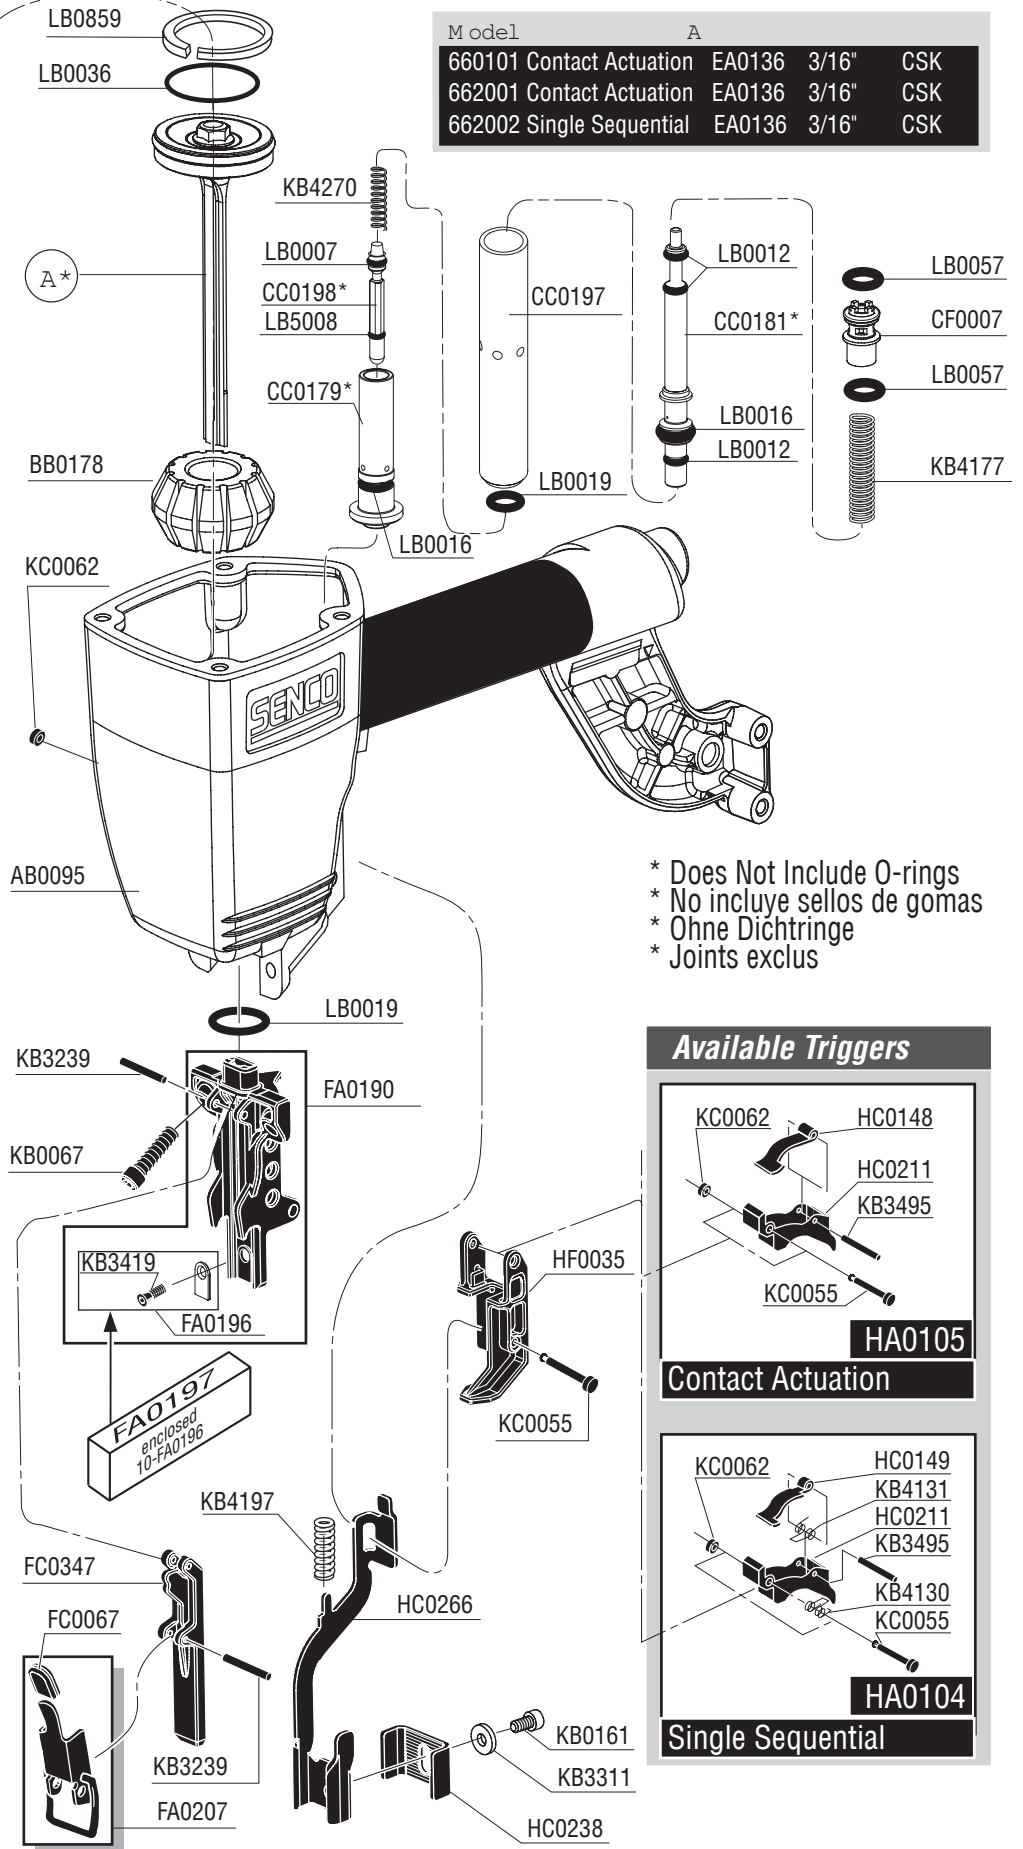

SQS55XP

Parts Reference Guide

Repair Kit
YK0375

*** Schematic Drawings inside**

Senco Brands Inc.
4270 Ivy Pointe Blvd.
Cincinnati, Ohio 45245
Visit Our Website: www.senco.com
EU Website: www.verpa-senco.com

Questions? Comments? call SENCO's toll-free Action-line: 1-800-543-4596
or e-mail: toolprof@senco.com

BA0139
 Optional Kit
 (Requires
 nstallation)

Model	A			
660101 Contact Actuation	EA0136	3/16"	CSK	
662001 Contact Actuation	EA0136	3/16"	CSK	
662002 Single Sequential	EA0136	3/16"	CSK	

* Does Not Include O-rings
 * No incluye sellos de gomas
 * Ohne Dichtringe
 * Joints exclus

Available Triggers

Available Plugs (Not Included with Tool)

	PC0480
	Ind. Interchange 3/8" NPT
	PC0485 ✓
	Ind. Interchange 3/8" NPT
	PC0469
	Tru-Flate 3/8" NPT
	PC0475 ✓
	Tru-Flate 3/8" NPT