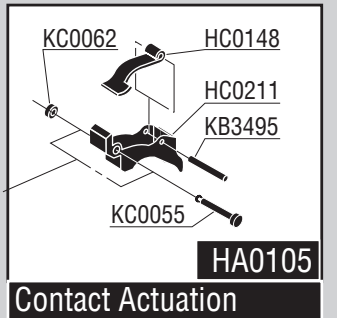

Questions? Comments? call SENCO's toll-free Action-line: 1-800-543-4596
or e-mail: toolprof@senco.com

BA0139
 Optional Kit
 (Requires
 nstallation)

Model	A			
660101 Contact Actuation	EA0136	3/16"	CSK	
662001 Contact Actuation	EA0136	3/16"	CSK	
662002 Single Sequential	EA0136	3/16"	CSK	

* Does Not Include O-rings
 * No incluye sellos de gomas
 * Ohne Dichtringe
 * Joints exclus

Available Triggers

Available Plugs (Not Included with Tool)

	PC0480
	Ind. Interchange 3/8" NPT
	PC0485 ✓
	Ind. Interchange 3/8" NPT
	PC0469
	Tru-Flate 3/8" NPT
	PC0475 ✓
	Tru-Flate 3/8" NPT