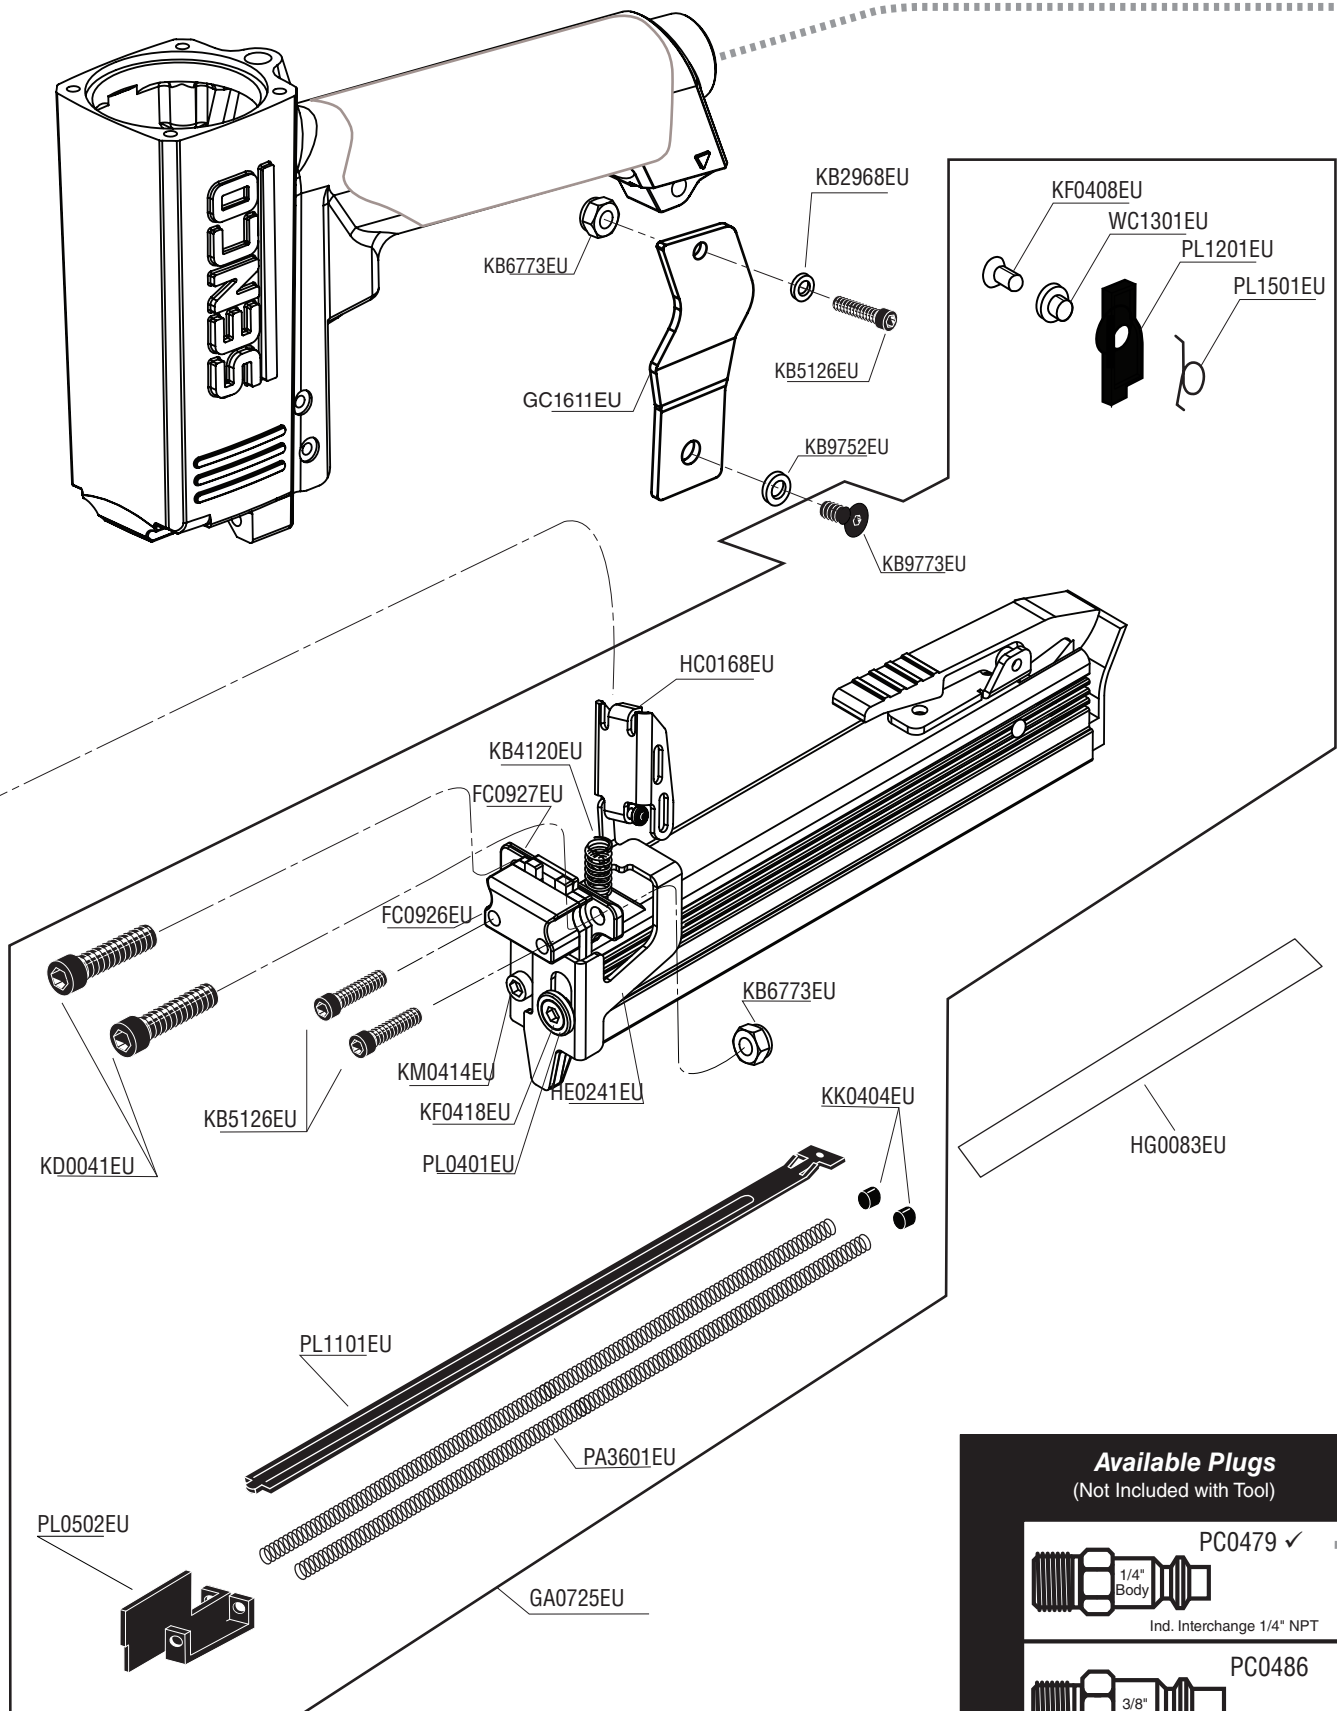

Contents of YK0858EU Kit

Note: EU designed parts can be different.

18 Gauge Headless Brad Nailer

LS1XP

Note: EU designed parts can be different.

Available Plugs
(Not Included with Tool)

	PC0479 ✓ 1/4" Body
Ind. Interchange 1/4" NPT	
	PC0486 3/8" Body
Ind. Interchange 1/4" NPT	