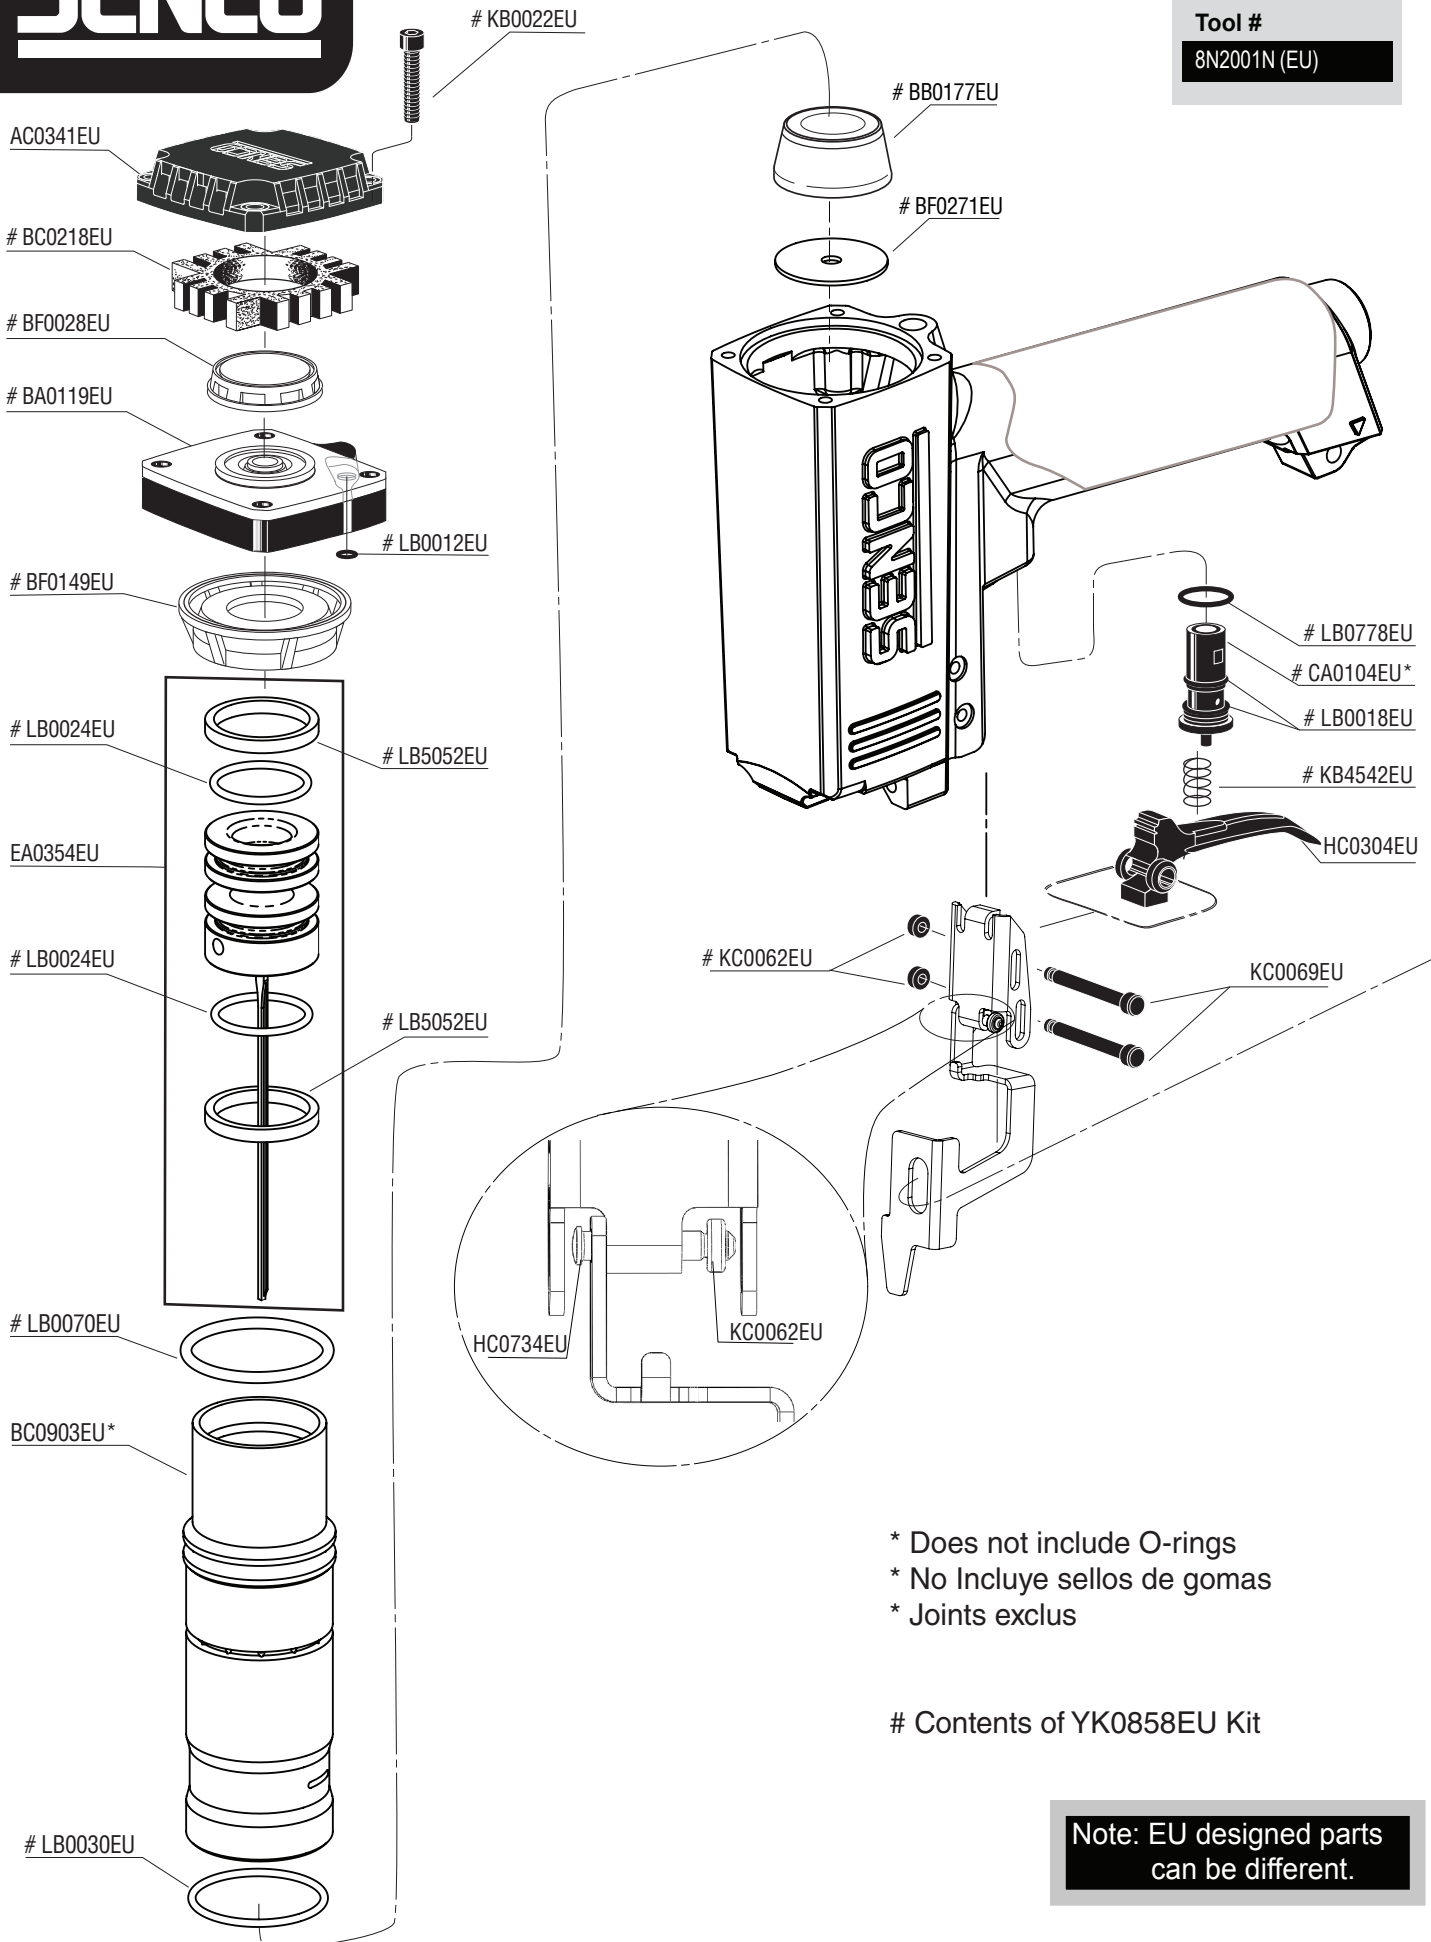

* Does not include O-rings
* No Incluye sellos de gomas
* Joints exclus

Contents of YK0858EU Kit

Note: EU designed parts can be different.