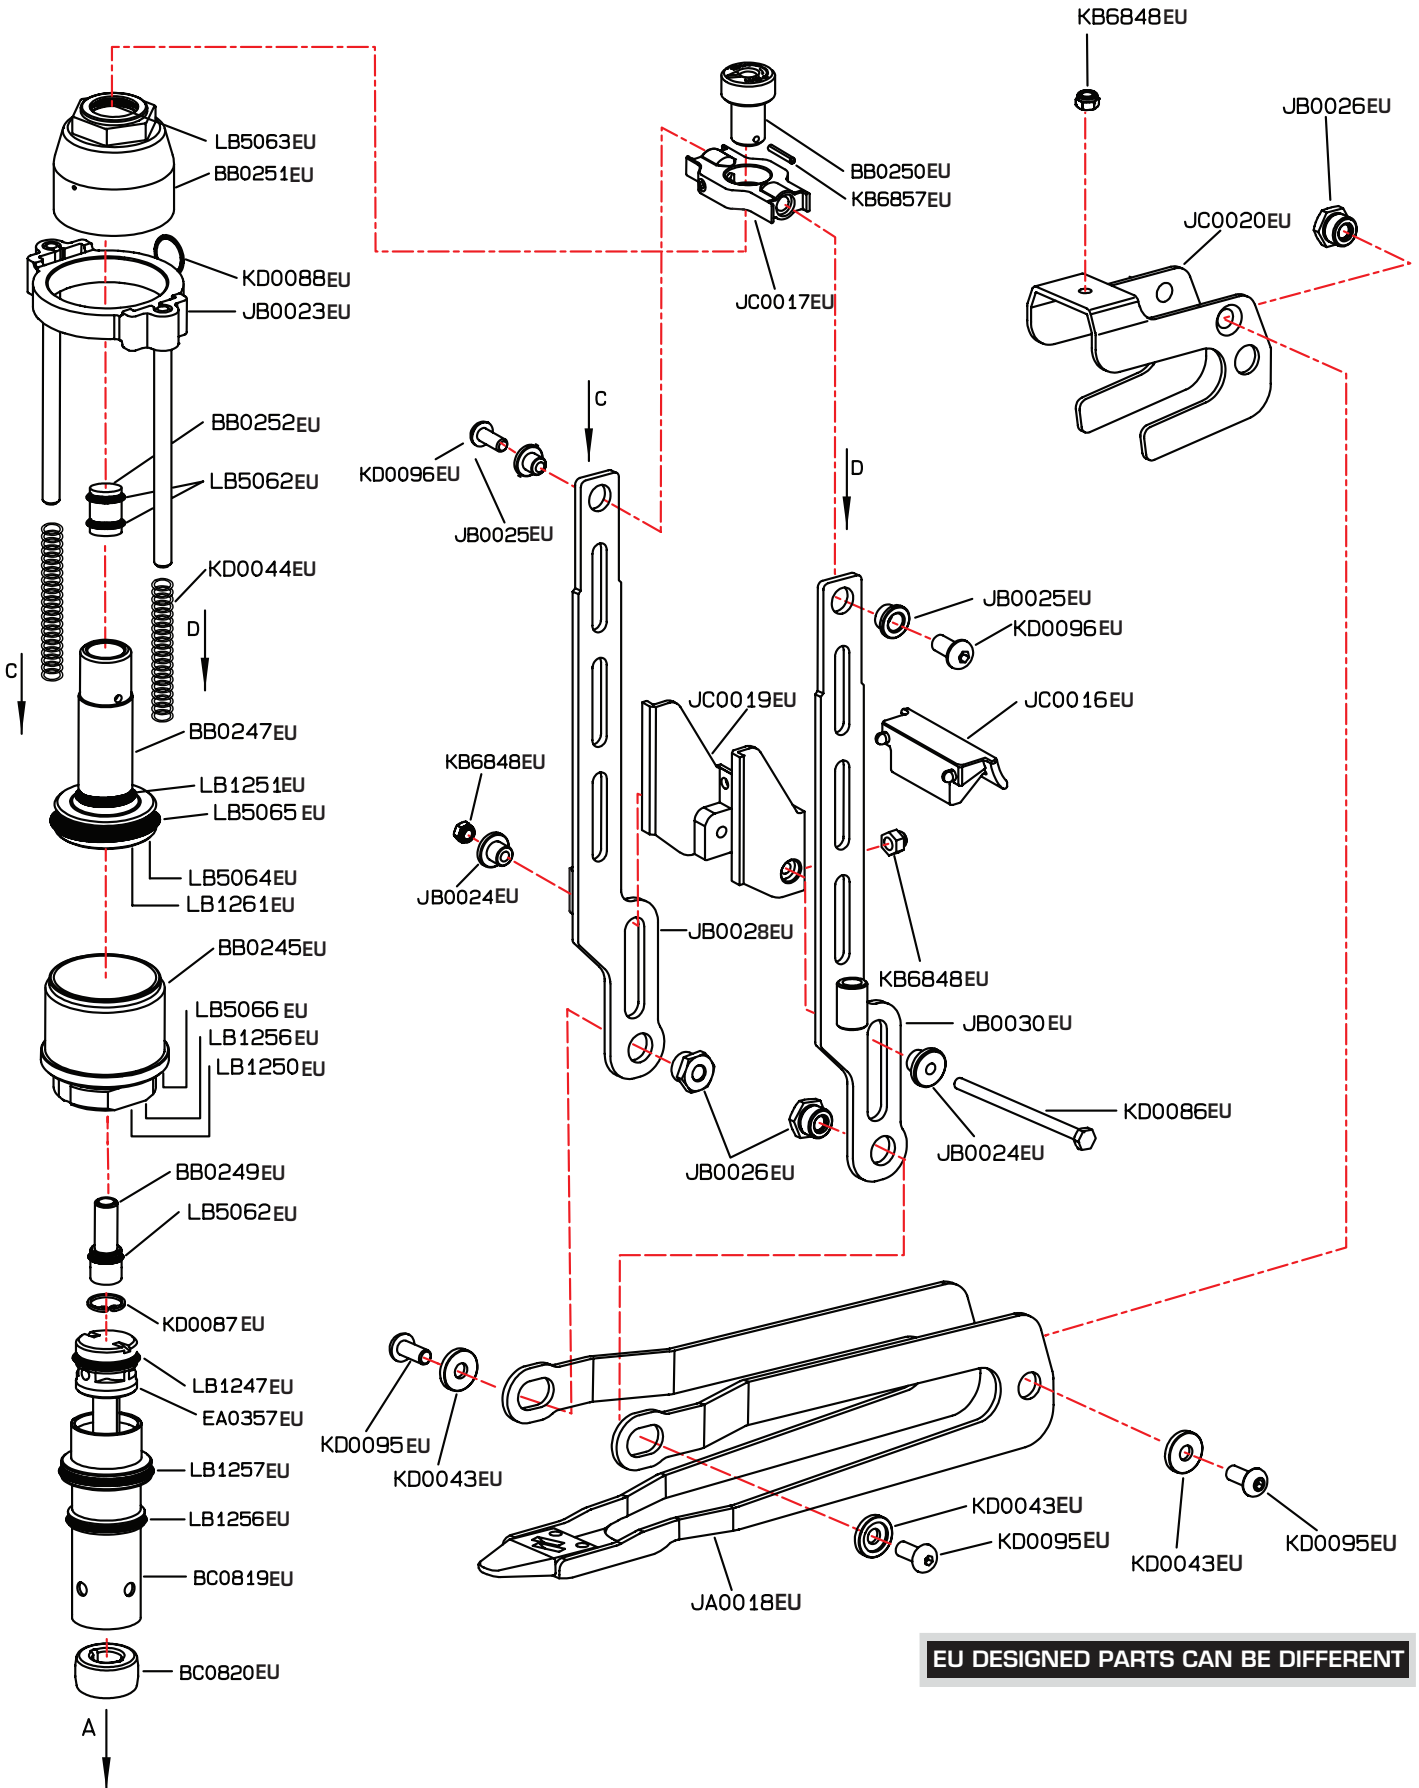

EU DESIGNED PARTS CAN BE DIFFERENT